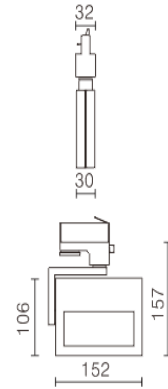

PABLO

SVL Lighting

TECHNICAL SPECIFICATIONS

IP20

- Square track light equipped with high-tech thermal management solution
- Neat and clean bracket with internal wiring provides 355° rotating and 180° tilting function
- Gives a wide uniform and square shape wall-washing effect
- Optical lens/square Reflector create a precise spot and wall washing effect.
- Track adapter can be changed to fit one or three phase tracks
- No UV radiation
- Application:
Perfect for highlighting artworks in exhibitions, art galleries, showrooms, retail stores and other commercial applications.

Dimensions:	152mm x 157mm x 30mm
Wattage:	17W/30pcs (500mA)
Finish Colour:	White, Black, Silver
CRI:	>90
Colour Temp:	3000K/4000K
Power Factor:	>0.95
Lumens	1900lm
Beam Angle:	Wide
Light Source:	OSRAM DURIS S5
Dimmable:	Trailing edge
Lifespan:	Up to 50,000 hrs (L70/B10)

Order Code	Wattage	Beam Angle	Colour Temp	Trim colour
PABL173W	17W	Wide	3000K	W
PABL174W	17W	Wide	4000K	W

* IES Files are available on request