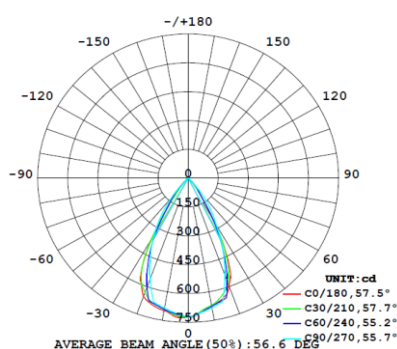

Dimensions:	D: 88 mm
Cut out:	65mm
Wattage:	9w, 12w
Colour Rendering:	>90
Colour Temp (CCT):	3000k, 4000k
Finish Colour:	White
Beam Angle:	40°, 55°
Power factor:	>0.9
Lumen	9w = 593lm 12w = 950lm
Dimmable:	Yes
Lifespan:	50.000 hrs

Order Code	Wattage	Beam Angle	Colour Temp	Trim colour
WET1234W	12W	40D	3000K	W
WET1234B	12W	40D	3000K	B

LUMINOUS INTENSITY DISTRIBUTION DIAGRAM

* IES Files are available on request