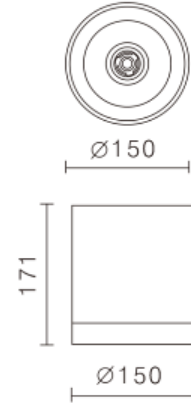

CANO C

TECHNICAL SPECIFICATIONS

SVL Lighting

- Surface mounted LED downlight
- No visible mounting screws
- IP44
- Integral driver
- Efficient thermal management guarantees long life span
- ECO friendly COB technology
- No-UV radiation
- Suitable for office, residential and commercial applications

Dimensions:	D:150mm H:171mm
Power:	52W
Lumens:	6200 lm
Colour Temp:	3000/4000K
Finish Colour:	Black / White
Beam angle:	12°,20°,40° & 70°
Dimmable:	NO
Life Span:	50,000 hrs

* IES Files are available on request

Order Code	Wattage	Beam Angle	Colour Temp	Trim color
CANA5233W	52W	40°	3000K	W
CANA5243B	52W	40°	4000K	B

* Please contact our sales team for specific requirements and order code