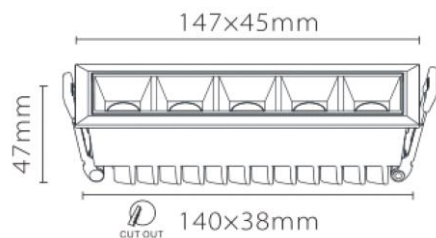

Order Code	Wattage	Beam Angle	Colour Temp	Trim color	Baffle Color
LUMF1234WB	12W	45°	3000K	W	B
LUMF1233BB	12W	30°	4000K	B	B

- Please contact our sales team for specific requirements and order code