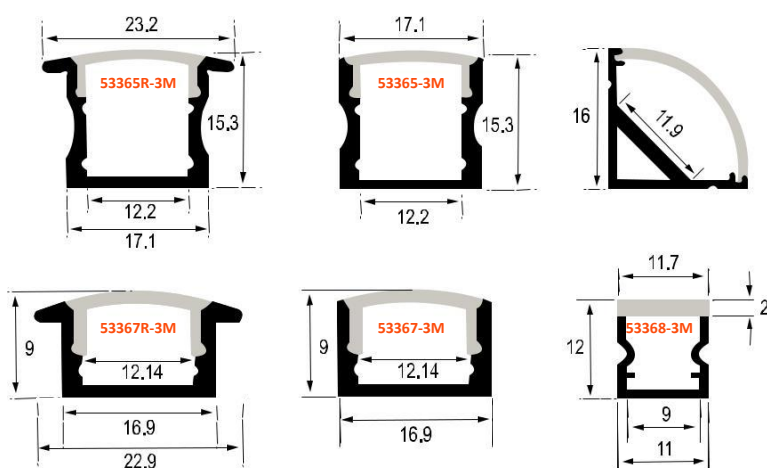

## TECHNICAL SPECIFICATIONS

24V IP20

- 24V, CRI >90 Flexi LED Strip
- Ideal for application for under bench lighting in kitchens or any area that require strip lighting to provide extra illumination

Code	Wattage	Color Temp	CRI
FLX4220	4.8W/m	2700K	90+
FLX9320	9.6W/m	3000K	90+
FLX9620	9.6W/m	6000K	90+
FLX14420	14.4W/m	4000K	90+
FLX14320	14.4W/m	3000K	90+
FLX19620	19.2W/m	6000K	90+
FLX19420	19.2W/m	4000K	90+

### AVAILABLE PROFILES

**Diameters:** H: 4mm W: 8mm & 10mm 5M/roll

**Cut out:** Custom Made

**Color Rendering Index (CRI):** 90+

**Color Temp:** 2700K 3000K 4000K 6000K

**Beam Angle:** 100°

**Power Consumption:** 4.8W/m  
9.6W/m  
14.4W/m  
19.2W/m