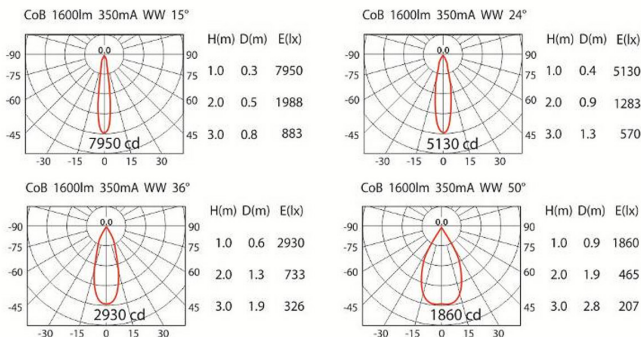

LIGHT DISTRIBUTION

AVAILABLE ACCESSORIES

* IES files are available on request