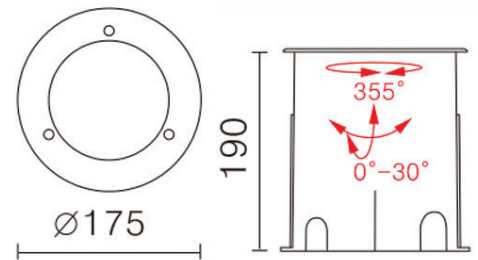

## TECHNICAL SPECIFICATIONS

ROHS CE IP67

- Adjustable Exterior Inground Uplight
- 316 Stainless Steel Cover with Die Cast Body
- IP67/68 1M, Static Force 20KM and IK10 protection
- Deep Conical Reflector provides low glare
- 355° rotation with 30 °Tilt
- Honey Comb, Elliptical Lens accessories available
- H05RN-F1-3G Cable 1000mm
- Ideal for landscape , walkways and wall washing

CODE	WATTS	CRI	COLOUR TEMP	LUMENS
ZEB123R	12W	>80	3000K	1600lm
ZEB124R	12W	>80	4000K	1600lm

<b>POWER CONSUMPTION</b>	12 Watts
<b>IP RATING</b>	IP67/IP68. Force 20KN & IK10
<b>LUMINOUS FLUX</b>	1600lm
<b>EFFICACY</b>	130 lm/w
<b>BEAM ANGLE</b>	15°,24°,36° & 50°
<b>TILT</b>	355° rotation with 30° tilt
<b>COLOUR TEMPERATURE</b>	3000k & 4000K
<b>CRI</b>	>85
<b>DIMENSIONS</b>	175mm x 190mm
<b>POWER FACTOR</b>	>0.90
<b>POWER SUPPLY</b>	100-240V 50-60Hz
<b>LIFE SPAN</b>	50,000 Hrs