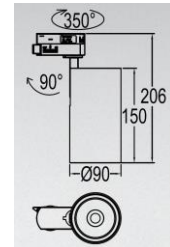

ZOOM-30D

TECHNICAL SPECIFICATIONS

SVL Lighting

CREE IP20

- Track mounted adjustable spotlight
- CREE LED CHIP
- Aluminium Reflector
- 350° rotate and 90° tilt
- Global Lens Optics
- Application suitable for Hospitality, commercial and retail

Dimensions:	Ø 90mm x 150mm
Power Consumption:	30W,
Finish Colour:	Black
CRI:	>90
Colour Temp:	3000K
Power Factor:	>0.95
Lumens	3000lm
Beam Angle:	38°
Dimmable:	PC DIM
Life Spin:	Up to 50,000 hrs

** IES Files are available on request*