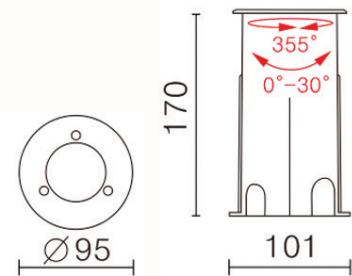

ROHS CE  IP67

- Adjustable Exterior Inground Uplight
- 316 Stainless Steel Cover with Die Cast Body
- IP67/68 1M, Static Force 20KM and IK10 protection
- Deep Conical Reflector provides low glare
- 355° rotation with 30 °Tilt
- Honey Comb, Elliptical Lens accessories available
- H05RN-F1-3G Cable 1000mm
- Ideal for landscape , walkways and wall washing

CODE	WATTS	CRI	COLOUR TEMP	LUMENS
ZEU33R	3.4W	>80	3000K	450lm
ZEU34R	3.4W	>80	4000K	450lm

<b>POWER CONSUMPTION</b>	3.4 Watts
<b>IP RATING</b>	IP67/IP68 Force 20KN & IK10
<b>LUMINOUS FLUX</b>	450 lumens
<b>EFFICACY</b>	130 lm/w
<b>BEAM ANGLE</b>	15°,24°,36° & 50°
<b>TILT</b>	355° rotation with 30° tilt
<b>COLOUR TEMPERATURE</b>	3000k & 4000K
<b>CRI</b>	>85
<b>DIMENSIONS</b>	95mm x 170mm
<b>POWER FACTOR</b>	>0.90
<b>POWER SUPPLY</b>	100-240V 50-60Hz
<b>LIFE SPAN</b>	50,000 Hrs