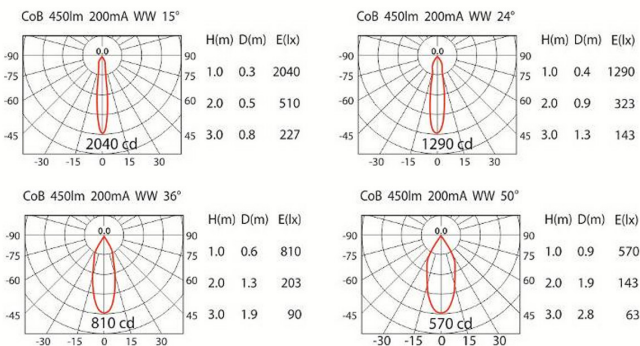

LIGHT DISTRIBUTION

AVAILABLE ACCESSORIES

* IES files are available on request