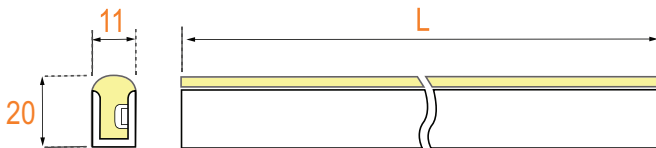

SNAKE FLEX EDGE 1120

SVL Lighting

TECHNICAL SPECIFICATIONS

IP67/IP68

- Horizontal Bend-able, Body Lighting
- Philips Lumileds LED Chip
- Dual Colour extrusion, diffused silicone lens and thermal conductive base
- UV and Yellowish Resistant
- Up to IP68 and salt-mist proof
- L70 B50 >50000hrs
- UL 94 V-0
- Easy installation and re-connect accessories
- Ideal for facades, landscapes, sporting facilities and pathways

Dimensions:

- Notes:
 1. Unit: mm
 2. L = 10meters in Standard configuration

Dimensions:	20mm x 11mm
Length:	10 meter/roll
Cut out:	N/A
Trim Colours:	White Silicone
Colour Rendering Index (CRI):	80+
Colour Temp (CCT):	2700K 3000K 4000K 6000K
Beam Angle:	100°
Power Consumption:	12W/m
Power factor:	> 0.90
Lumen of Luminaire	500lm/m
Dimmable:	1-10V, DALI
Lifespan:	Up to 50,000 hrs