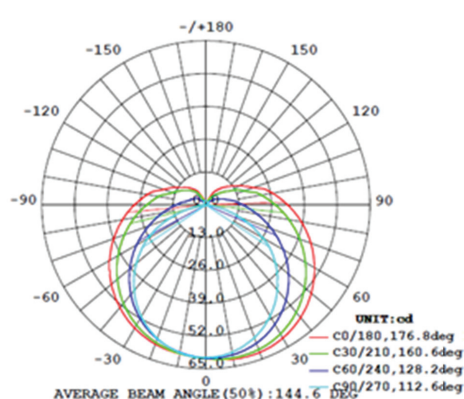

Functionality Diagram:

* IES Files are available on request