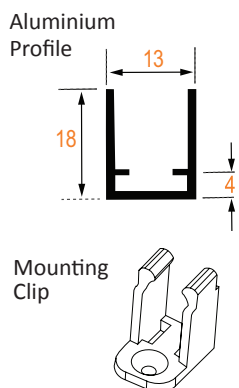

Available Accessories: