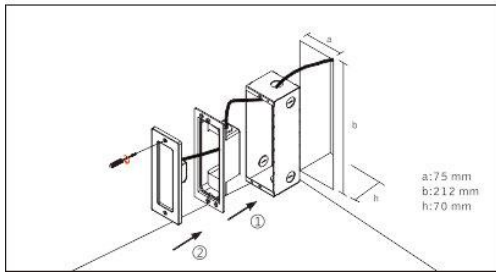

2 | [Type text]

Mounting instruction for concrete wall (with AC-104)

PHOTOMETRIC

IES files are available on request