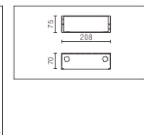

INSTALLATION HOUSING (use these for all Athena series)

INSTALLATION HOUSING