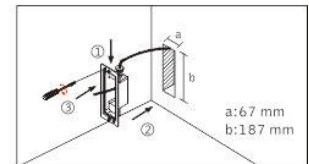

INSTALLATION HOUSING (use these for all Athena series)

INSTALLATION HOUSING

Mounting instruction for wooden wall