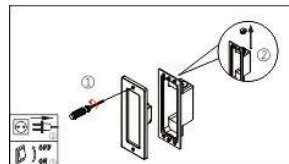

Mounting instruction for wooden wall