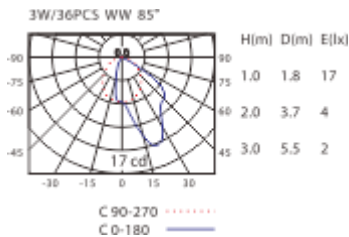

ATHENA C WALL LIGHT