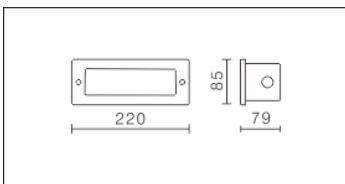

ATHENA C WALL LIGHT