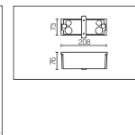

INSTALLATION HOUSING (use these for all Athena series)

INSTALLATION HOUSING