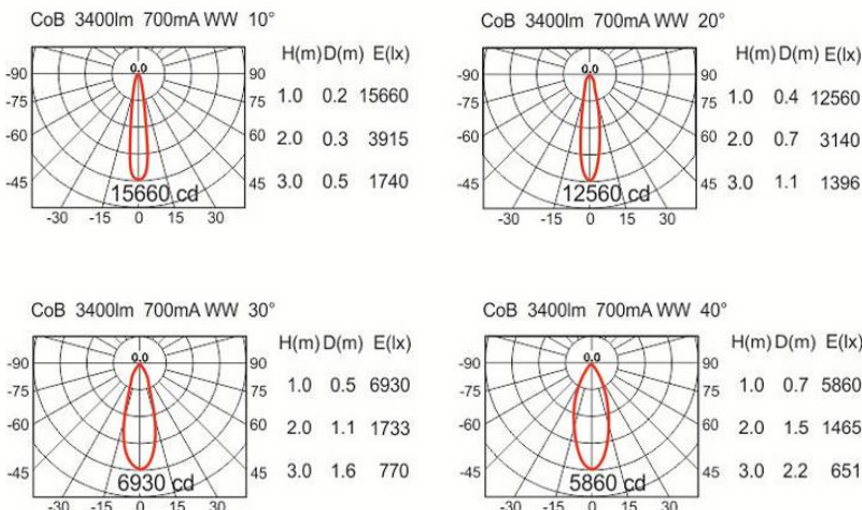

HERMES B

TECHNICAL SPECIFICATIONS

SVL Lighting

ROHS CE IP66

- Elegant Exterior LED adjustable spotlight.
- Pressure Die Cast Aluminium Body.
- IP66 and IK06 protection.
- Deep Conical Reflector provides low glare.
- 355° rotation with 140° Tilt.
- Honey Comb & Elliptical Lens accessories available.
- Ideal for highlighting building facades, architectural features, landscape & security lighting.

POWER CONSUMPTION	17.5 WATTS
IP RATING	IP66 IK06
LUMINOUS FLUX	2100 LM
EFFICACY	120 LM/W
BEAM ANGLE	15°, 24° & 36°
COLOUR TEMPERATURE	355° ROTATION WITH 140° TILT
CRI	3000K & 4000K
MOUNTING ARRANGEMENT	>85
DIMENSIONS	Ø 80MM x 160MM
POWER FACTOR	>0.90
POWER SUPPLY	100-240V 50-60Hz
LIFE SPAN	50,000 HRS

CODE	WATTS	CRI	COLOUR TEMP	LUMENS
HER173B	17.5W	>80	3000K	2100lm
HER174B	17.5W	>80	4000K	2100lm

LIGHT DISTRIBUTION

AVAILABLE ACCESSORIES

* IES files are available on request