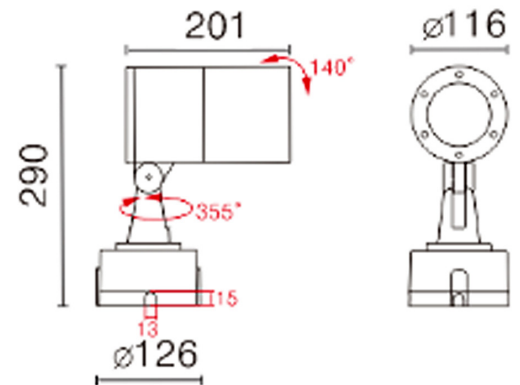

HERMES B

TECHNICAL SPECIFICATIONS

SVL Lighting

ROHS CE IP66

- Elegant Exterior LED adjustable spotlight.
- Pressure Die Cast Aluminium Body.
- IP66 and IK06 protection.
- Deep Conical Reflector provides low glare.
- 355° rotation with 140° Tilt.
- Honey Comb & Elliptical Lens accessories available.
- Ideal for highlighting building facades, architectural features, landscape & security lighting.

POWER CONSUMPTION	17.5 WATTS
IP RATING	IP66 IK06
LUMINOUS FLUX	2100 LM
EFFICACY	120 LM/W
BEAM ANGLE	15°, 24° & 36°
COLOUR TEMPERATURE	355° ROTATION WITH 140° TILT
CRI	3000K & 4000K
MOUNTING ARRANGEMENT	>85
DIMENSIONS	Ø 80MM x 160MM
POWER FACTOR	>0.90
POWER SUPPLY	100-240V 50-60Hz
LIFE SPAN	50,000 HRS

CODE	WATTS	CRI	COLOUR TEMP	LUMENS
HER173B	17.5W	>80	3000K	2100lm
HER174B	17.5W	>80	4000K	2100lm

LIGHT DISTRIBUTION

AVAILABLE ACCESSORIES

* IES files are available on request