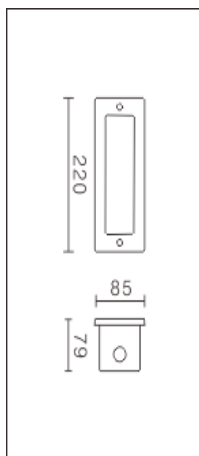

ATHENA D WALL LIGHT

DESCRIPTION

- Surface mounted wall light
- Housing constructed in pressure die cast aluminium alloy
- Robust housing for superior protection
- Optimal thermal management guarantees a long lifespan
- Anti-dazzle design creates visual comfort
- Special structure with matt glass makes smooth light distribution.
- Suitable for a pre-embedded box in the wall, easy to install.

APPLICATION

external walls of the building, porches, hallways, corridors, and stairways

Code	Wattage	CRI	Colour Temp	Colour
ATHD33B	3W	83	3000K	Black

TECHNICAL SPECIFICATION

Model	ATHENA D LED Wall Light
Dimensions	W:85MM H:220mm D:79mm
Finish Colour	Black
Colour Temp	3000K
IP Rating	IP65
CRI	83
Beam Angle	60°
Cut out Size	
Power Consumption	3W
Power Factor	> 0.90
Lumen of Lumenarie	300lm
Dimmable	
Life time	Up to 50,000 hrs