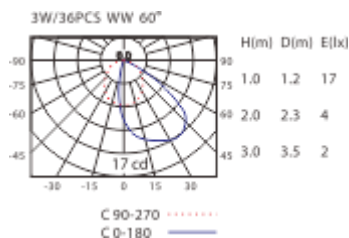

ATHENA D WALL LIGHT

DESCRIPTION

- Surface mounted wall light
- Housing constructed in pressure die cast aluminium alloy
- Robust housing for superior protection
- Optimal thermal management guarantees a long lifespan
- Anti-dazzle design creates visual comfort
- Special structure with matt glass makes smooth light distribution.
- Suitable for a pre-embedded box in the wall, easy to install.

APPLICATION

external walls of the building, porches, hallways, corridors, and stairways

Code	Wattage	CRI	Colour Temp	Colour
ATHD33B	3W	83	3000K	Black

TECHNICAL SPECIFICATION

Model	ATHENA D LED Wall Light
Dimensions	W:85MM H:220mm D:79mm
Finish Colour	Black
Colour Temp	3000K
IP Rating	IP65
CRI	83
Beam Angle	60°
Cut out Size	
Power Consumption	3W
Power Factor	> 0.90
Lumen of Lumenarie	300lm
Dimmable	
Life time	Up to 50,000 hrs