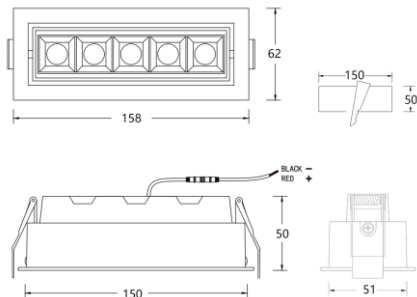

LUMI A-5

TECHNICAL SPECIFICATIONS

SVL Lighting

OSRAM

Description:

- LUMI -A is designed to improve the concept of the standard downlight, with high power OSRAM LED and baffle design, providing comfort, circular and anti glare distribution.
- Architecturally designed LED linear recessed adjustable downlight/wall washer
- OSRAM LED chip
- In 15°, 30°, 45° beam angle with 25° tilt
- Segment option: 5, 10 or 15 lamps
- Powder coated seamless finish
- Applications: hospitality, commercial, retail, residential and gallery spaces

Dimensions:	158mm x 62mm x 50mm
Model:	Adjustable recessed Downlight /wall washer
Cut out:	150mm x 50mm
Power Consumption:	12w 2.4w x 5pcs
Lumen:	1200lm
Colour Temp:	3000K/4000K
Body finish:	White/Black
Baffle:	Black/White/Piano Black
CRI:	>90
Beam angles:	15°, 30°, 45°
Dimmable	DALI, TRIAC,1-10V
Life Span:	Up to 50,000 Hours

* IES Files are available on request

Order Code	Wattage	Beam Angle	Colour Temp	Trim/Reflector colour
LUMA1231BB	12W	15°	3000K	B/B

- Please contact our sales team for specific requirements and order code