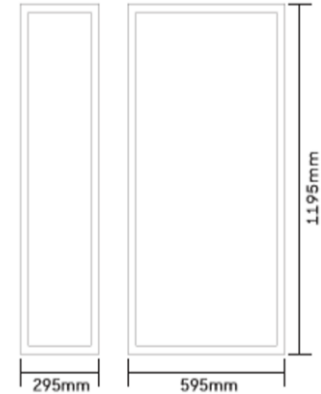

SLIM-R

TECHNICAL SPECIFICATIONS

SVL Lighting