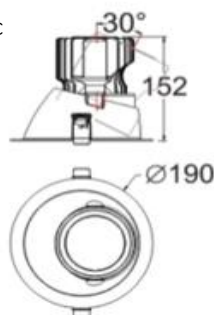

- Recessed adjustable wall wash LED downlight
- 190° rotating and 30° tilt
- Philips LED chip, Osram LED driver
- Soft and tender light perfectly present object without blackspot or dark area
- Module can separate from housing
- Available in various custom outputs
- Opal Diffuser available on request
- Ideal for applications in hospitality, retail, commercial and shop lighting

Order Code	Wattage	Beam Angle	Colour Temp	Trim colour
VIVE2834W	28W	60D	3000K	W
VIVE2844B	28W	60D	4000K	B
VIVE3234W	33W	60D	3000K	W
VIVE3244B	33W	60D	4000K	B

Dimensions:	D:190mm x H:152mm
Cut out:	170mm
Power Consumption	19W,25W,28W,32W
Finish Colour:	White/Black
CRI:	83 & 90
Colour Temp:	3000K/4000K
Power Factor:	>0.95
Lumens	19W @ 1800lm 25W @ 2400lm 28W @ 2700lm 32W @ 3000lm
Beam Angle:	15°,24°,40°,60°
Dimmable:	Leading & Trailing, DALI ,DSI, Touch dim
Life Span:	Up to 50,000 Hrs

* IES Files are available on request

- Please contact our sales team for specific requirements and order code