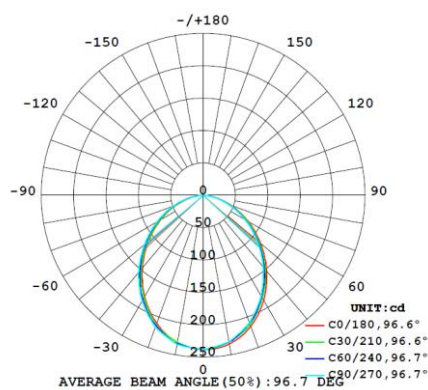

Dimensions: Ø 104mm x 56mm

Cut out: Surface mounted

Power Consumption: 8w

Finish Colour: White

CRI: >80

Colour Temp: 3000K, 4000K

Power Factor: >0.9

Lumens 600lm

Beam Angle: 90°

Dimmable: DALI, TOUCH DIM, 1-10V

Life Span: 50,000 hrs

Order Code	Wattage	Beam Angle	Colour Temp	Trim colour
BONA83W	8W	90°	3000K	W
BONA84W	8W	90°	4000K	W

* Please contact our sales team for specific requirements and order code

Luminous Intensity Distribution Diagram

* IES Files are available on request