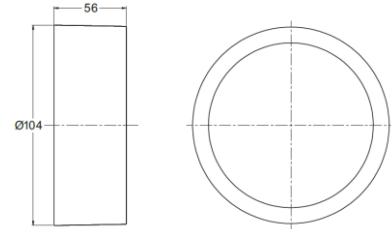

BONGO 104

SVL Lighting

TECHNICAL SPECIFICATIONS