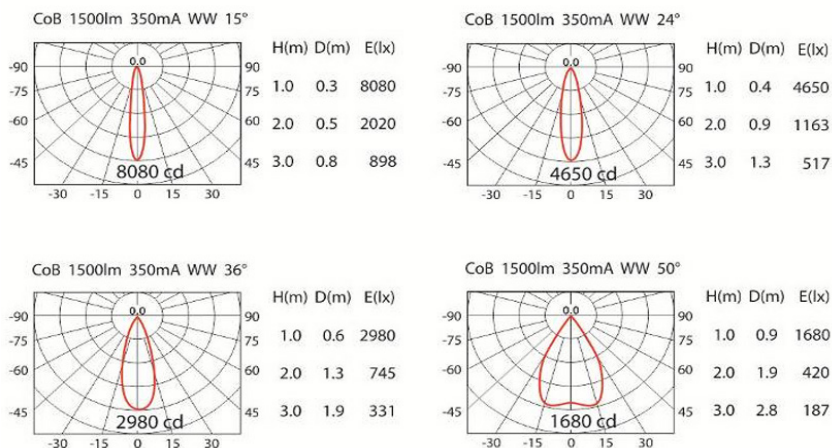

LIGHT DISTRIBUTION