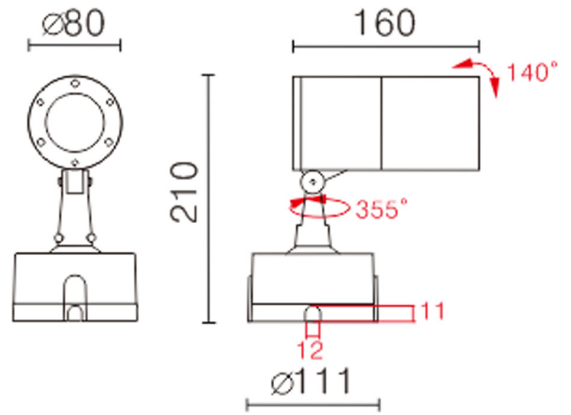

HERMES C

TECHNICAL SPECIFICATIONS

SVL Lighting

ROHS CE e IP66

- Elegant Exterior LED adjustable spotlight.
- Pressure Die Cast Aluminium Body.
- IP66 and IK06 protection.
- Deep Conical Reflector provides low glare.
- 355° rotation with 140° Tilt.
- Honey Comb & Elliptical Lens accessories available.
- Ideal for highlighting building facades, architectural features, landscape & security lighting.

| | |
|-----------------------------|------------------------------|
| POWER CONSUMPTION | 25.5 Watts |
| IP RATING | IP66 IK06 |
| LUMINOUS FLUX | 3400lm |
| EFFICACY | 120 lm/w |
| BEAM ANGLE | 15°, 24° & 36° |
| COLOUR TEMPERATURE | 355° rotation with 140° tilt |
| CRI | 3000K & 4000K |
| MOUNTING ARRANGEMENT | >85 |
| DIMENSIONS | Ø 116mm x 201mm |
| POWER FACTOR | >0.90 |
| POWER SUPPLY | 100-240V 50-60Hz |
| LIFE SPAN | 50,000 Hrs |