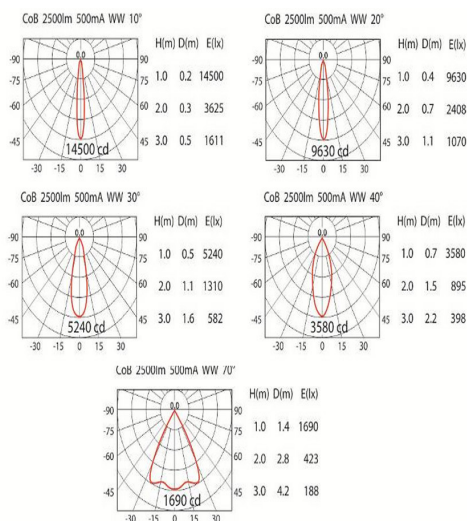

CODE	WATTS	CRI	COLOUR TEMP	LUMENS
ZEC173SQ	17W	>80	3000K	2500lm
ZEC174SQ	17W	>80	4000K	2500lm

POWER CONSUMPTION 17 Watts

IP RATING IP67/IP68 Force 20KN & IK10

LUMINOUS FLUX 2500lm

EFFICACY 130 lm/w

BEAM ANGLE 10°,20°,30°, 40 ° & 70°

TILT 355° rotation with 30° tilt

COLOUR TEMPERATURE 3000k & 4000K

CRI >85

DIMENSIONS 234mm x 234mm x 230mm

POWER FACTOR >0.90

POWER SUPPLY 100-240V 50-60Hz

LIFE SPAN 50,000 Hrs

LIGHT DISTRIBUTION