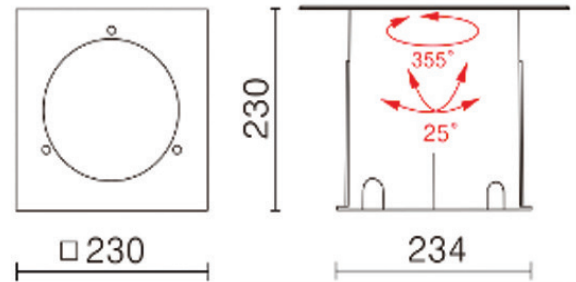

ZEUS C SQ

TECHNICAL SPECIFICATIONS

SVL Lighting

ROHS CE e IP67

- Adjustable Exterior Inground Uplight
- 316 Stainless Steel Cover with Die Cast Body
- IP67/68 1M, Static Force 20KM and IK10 protection
- Deep Conical Reflector provides low glare
- 355° rotation with 30 °Tilt
- Honey Comb, Elliptical Lens accessories available
- H05RN-F1-3G Cable 1000mm
- Ideal for landscape , walkways and wall washing

CODE	WATTS	CRI	COLOUR TEMP	LUMENS
ZEC173SQ	17W	>80	3000K	2500lm
ZEC174SQ	17W	>80	4000K	2500lm

POWER CONSUMPTION 17 Watts

IP RATING IP67/IP68 Force 20KN & IK10

LUMINOUS FLUX 2500lm

EFFICACY 130 lm/w

BEAM ANGLE 10°,20°,30°, 40 ° & 70°

TILT 355° rotation with 30° tilt

COLOUR TEMPERATURE 3000k & 4000K

CRI >85

DIMENSIONS 234mm x 234mm x 230mm

POWER FACTOR >0.90

POWER SUPPLY 100-240V 50-60Hz

LIFE SPAN 50,000 Hrs

LIGHT DISTRIBUTION