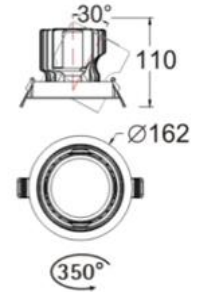

VIVA B

TECHNICAL SPECIFICATIONS

SVL Lighting

- Recessed adjustable LED downlight
- 350° rotating and 30° tilt
- Philips LED chip, Osram LED driver
- Simple and elegant appearance
- Soft and tender light perfectly present object without blackspot or dark area
- Module can separate from housing
- Available in various custom outputs
- Opal Diffuser available on request
- Ideal for applications in hospitality, retail, commercial and shop lighting

Dimensions: D:162mm x H:110mm

Cut out: 150mm

Power Consumption: 19W, 25W, 28W, 32W

Finish Colour: White/Black

CRI: 83 & 90

Colour Temp: 3000K/4000K

Power Factor: >0.95

Lumens