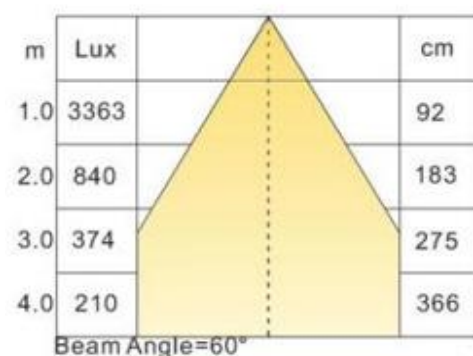

Luminous Intensity Distribution Diagram

- Please contact our sales team for specific requirements and order code