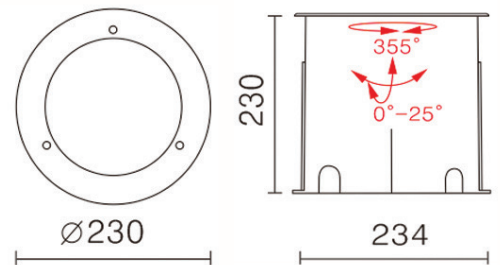

ROHS CE IP67

- Adjustable Exterior Inground Uplight
- 316 Stainless Steel Cover with Die Cast Body
- IP67/68 1M, Static Force 20KM and IK10 protection
- Deep Conical Reflector provides low glare
- 355° rotation with 30° Tilt
- Honey Comb, Elliptical Lens accessories available
- H05RN-F1-3G Cable 1000mm
- Ideal for landscape , walkways and wall washing

**BEAM ANGLE** 10°, 20°, 30°, 40° & 70°

**TILT** 355° rotation with 30° tilt

**COLOUR TEMPERATURE** 3000k & 4000K

**CRI** >85

**DIMENSIONS** 234mm x 230mm

**POWER FACTOR** >0.90

**POWER SUPPLY** 100-240V 50-60Hz