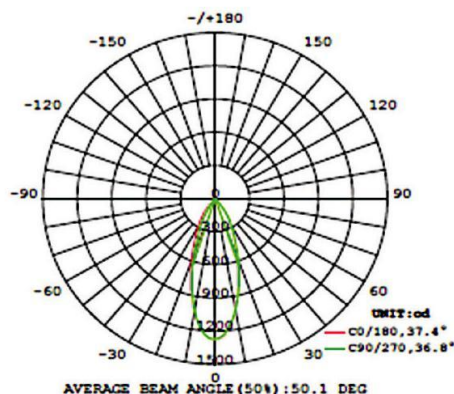

Trim Colours  W  B  S

Luminous Intensity  
Distribution Diagram

|                               |                              |
|-------------------------------|------------------------------|
| Depth:                        | 110mm                        |
| Trim Dimensions:              | 140mm x 140mm                |
| Cut out:                      | 125mm x 125mm                |
| Trim Colours:                 | White / Black / Silver       |
| Colour Rendering Index (CRI): | 95 /83                       |
| Colour Temp (CCT):            | 2700K, 3000K, 4000K          |
| Beam Angle:                   | 15° 25° 38° 60°              |
| Power Consumption:            | 13.5W<br>18.5W<br>(VS) 21.0W |
| Power Factor:                 | > 0.9                        |
| Lumen of Chip<br>& Luminaire  | 950lm<br>1600lm              |
| Dimmable:                     | DALI, Phase cut, 1-10V       |
| Lifespan:                     | Up to 50,000 hrs             |