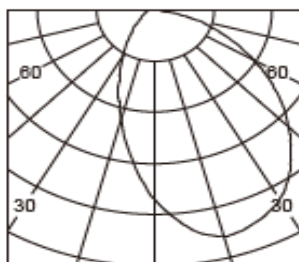

Order Code	Wattage	Colour Temp	Trim colour
LUMW113W	11W	3000K	W
LUMW113B	11W	3000K	B

- Please contact our sales team for specific requirements and order code

<b>Dimensions:</b>	152mm x 47mm x 61mm
<b>Model:</b>	Recessed fixed wall washer
<b>Cut out:</b>	138mm x 39mm
<b>Power Consumption:</b>	11w
<b>Supply Voltage</b>	700mA Max 16w
<b>Colour Temp:</b>	3000K
<b>Body finish:</b>	White/Black
<b>Baffle:</b>	Black/White
<b>CRI:</b>	>90
<b>Beam angles:</b>	Wall Wash
<b>Lumens</b>	491lm
<b>Dimmable</b>	DALI, TRIAC,1-10V