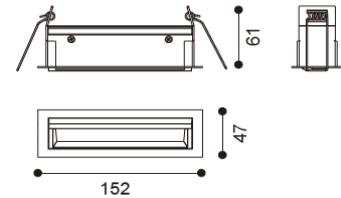

### Description:

- LUMI - W is designed to improve the concept of the standard downlight, with high power OSRAM LED and baffle design, providing comfort, circular and anti glare distribution.
- Architecturally designed LED linear recessed wall washer
- OSRAM LED chip
- Recessed ceiling mounted
- Beam angle "Wall Wash" with 40° tilt
- Powder coated seamless finish
- Segment option: 1, 2 or 3
- Applications: hospitality, commercial, retail, residential and gallery spaces

Order Code	Wattage	Colour Temp	Trim colour
LUMW113W	11W	3000K	W
LUMW113B	11W	3000K	B

- Please contact our sales team for specific requirements and order code

<b>Dimensions:</b>	152mm x 47mm x 61mm
<b>Model:</b>	Recessed fixed wall washer
<b>Cut out:</b>	138mm x 39mm
<b>Power Consumption:</b>	11w
<b>Supply Voltage</b>	700mA Max 16w
<b>Colour Temp:</b>	3000K
<b>Body finish:</b>	White/Black
<b>Baffle:</b>	Black/White
<b>CRI:</b>	>90
<b>Beam angles:</b>	Wall Wash
<b>Lumens</b>	491lm
<b>Dimmable</b>	DALI, TRIAC,1-10V